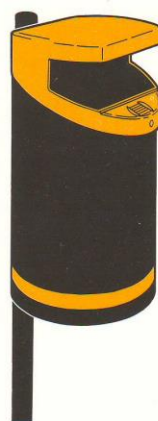

ECO ISOLA with three bins 50 lt.

SEPARATED WASTE COLLECTION CONTAINER

Eco-Isola is a simple, effective and agreeable proposal for the promotion of separated waste collection in public areas.

It consist of a central steel support pole, available in both the version to fix in the ground and that with the plates with holes for anchoring to the floor, with three bins, which induce the separation of the waste through attractive colours.

Each waste bin consists of an upper cover with opening protected from bad weather supplemented by a cigarette stubber and a container of 50 lt. with a cigarette end collection area incorporated.

The bin is also fitted with a special security triangular lock.

CODE	1101047
DESIGN	A.U.ESSE srl
PATENT	Exclusive property of A.U.ESSE srl
SIZE	Max. volume mm. 800 – Height of opening mm. 1000 – Diameter of individual bin mm.350
MATERIAL	Pole and container in electrolytically pre-galvanised steel – Cover die-cast in light aluminium alloy
PAINTING	Enamelled with acid resistant enamels – Polyester powder TGIC FREE QUALICOAT
CAPACITY	N.3 x bin lt. 50 + ashtray lt. 2
WEIGHT	42 Kg.
ADDITIONAL AND OPTIONAL COMPONENTS	Cod.1101019 Kit for anchoring to the ground
PACLAGING	Pallet with cardboard